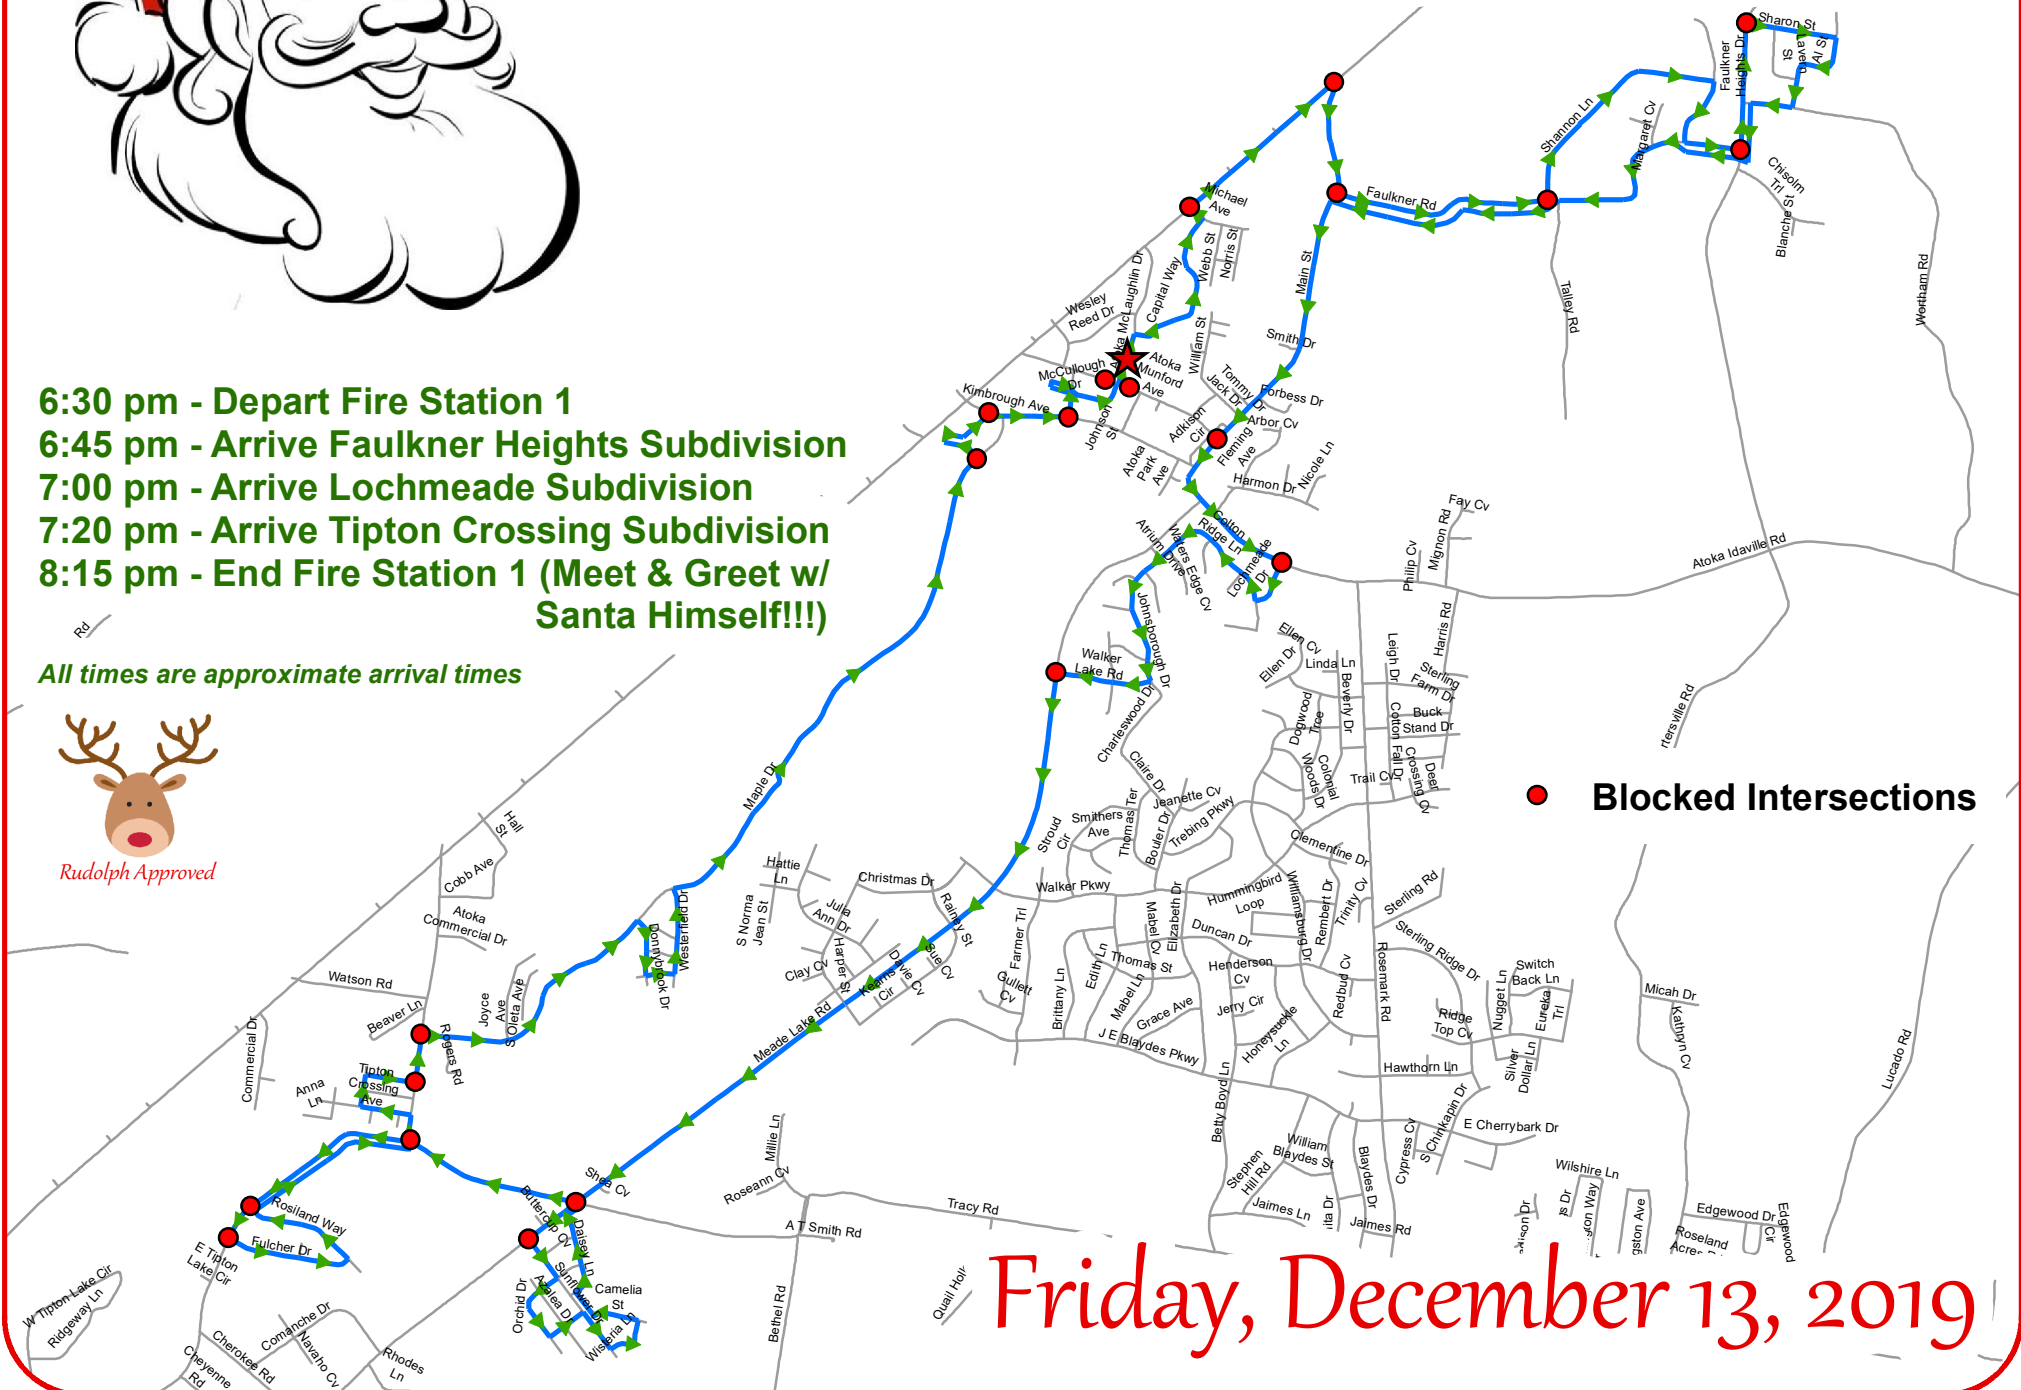

Santa's Ride in Atoka - The Route

- 6:30 pm - Depart Fire Station 1
- 6:45 pm - Arrive Faulkner Heights Subdivision
- 7:00 pm - Arrive Lochmeade Subdivision
- 7:20 pm - Arrive Tipton Crossing Subdivision
- 8:15 pm - End Fire Station 1 (Meet & Greet w/ Santa Himself!!!)

All times are approximate arrival times

Rudolph Approved

Friday, December 13, 2019