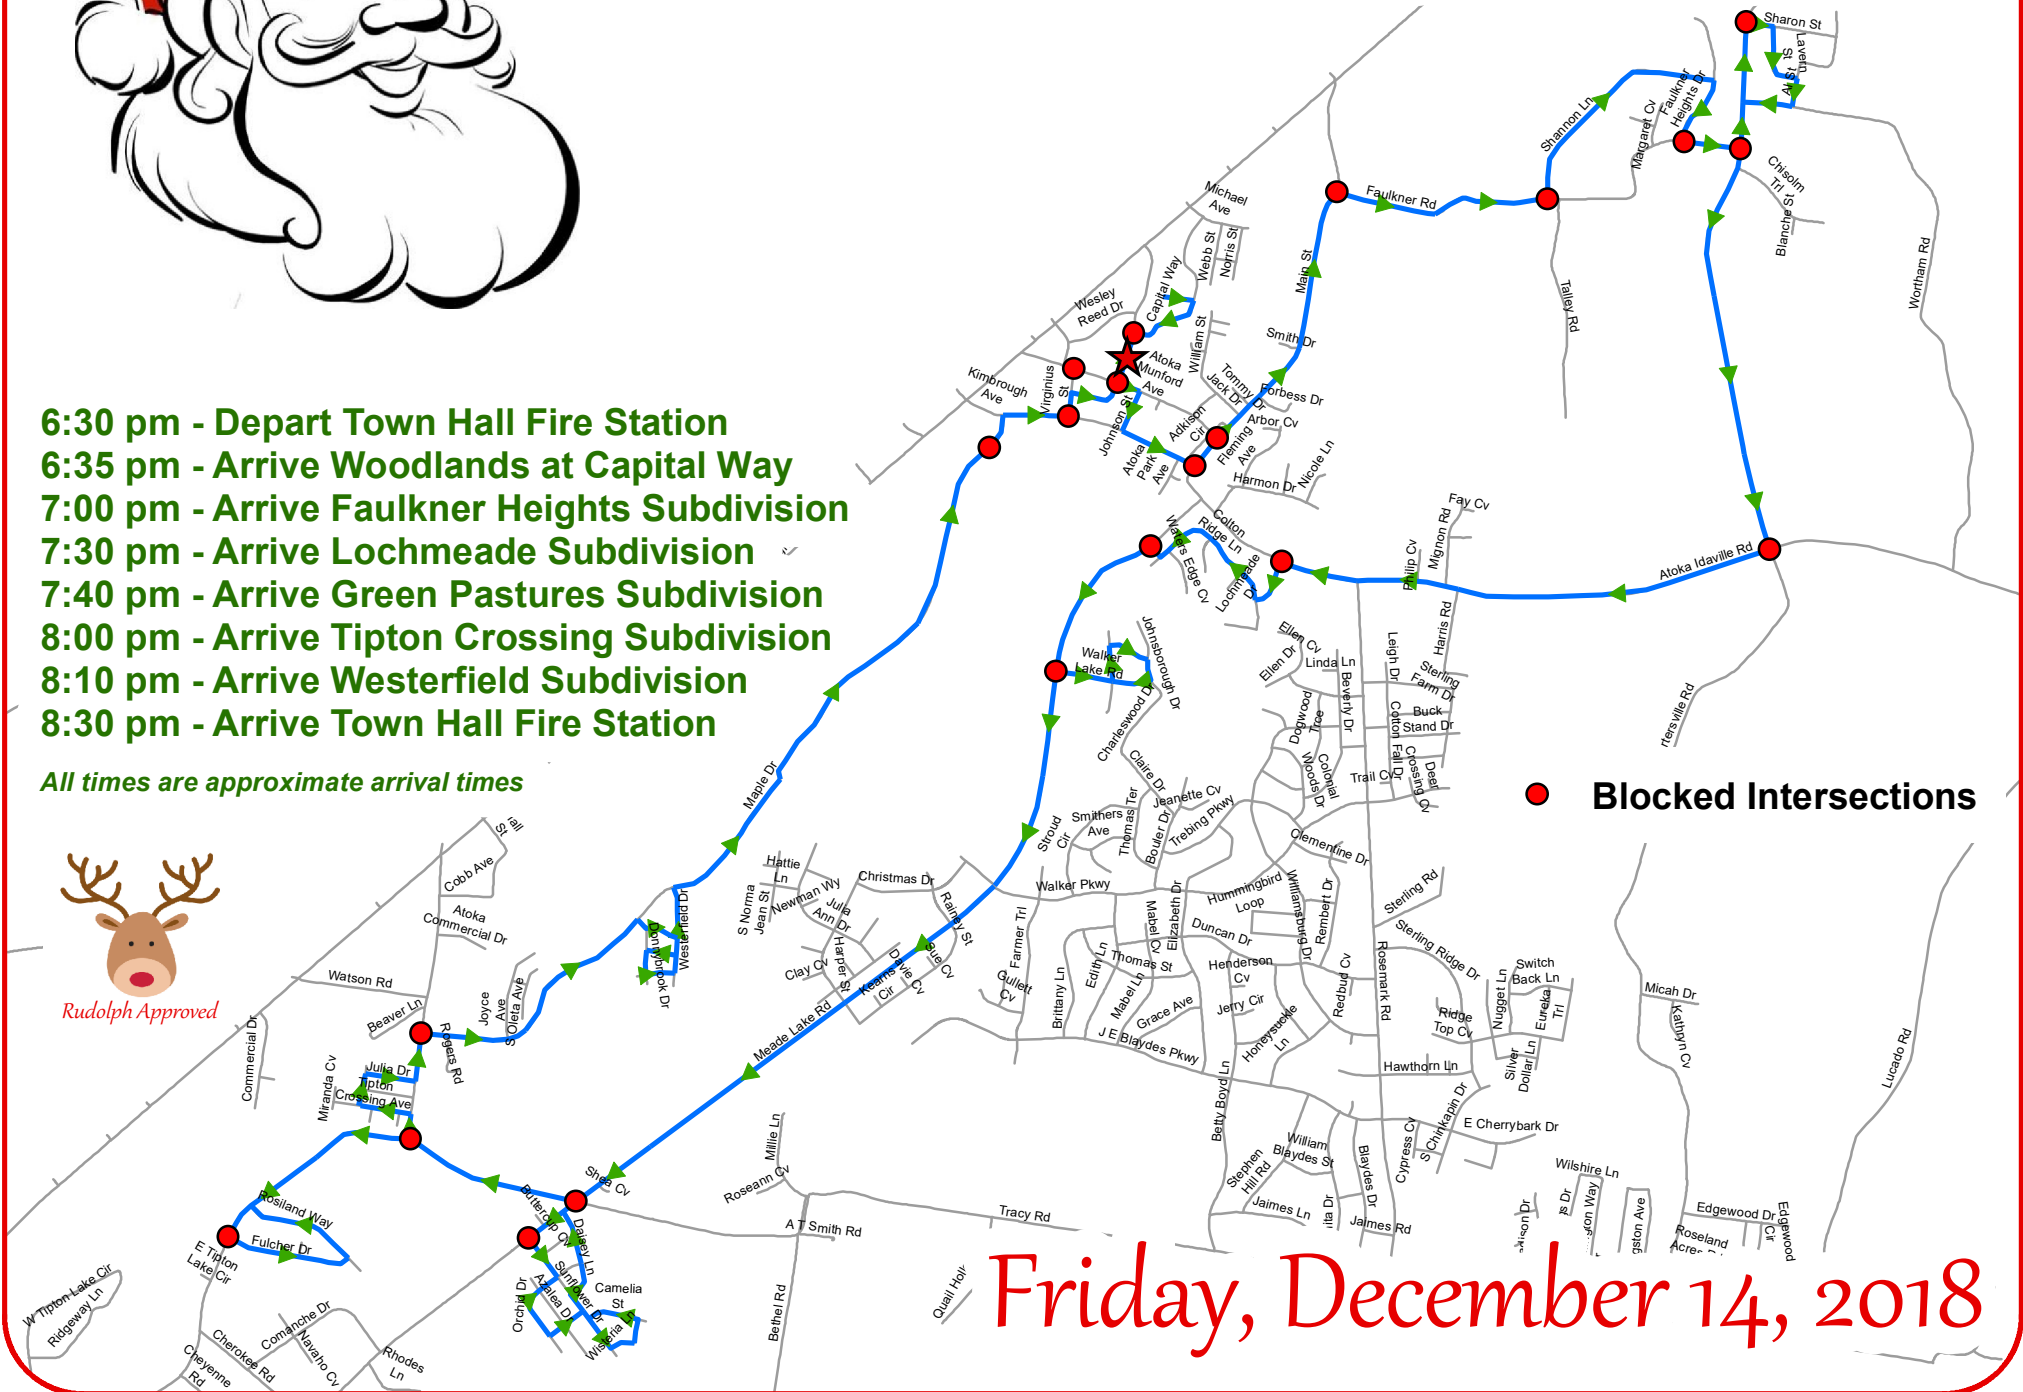

# Santa's Ride in Atoka - The Route

- 6:30 pm - Depart Town Hall Fire Station
- 6:35 pm - Arrive Woodlands at Capital Way
- 7:00 pm - Arrive Faulkner Heights Subdivision
- 7:30 pm - Arrive Lochmeade Subdivision
- 7:40 pm - Arrive Green Pastures Subdivision
- 8:00 pm - Arrive Tipton Crossing Subdivision
- 8:10 pm - Arrive Westerfield Subdivision
- 8:30 pm - Arrive Town Hall Fire Station

All times are approximate arrival times

Rudolph Approved

● Blocked Intersections

# Friday, December 14, 2018